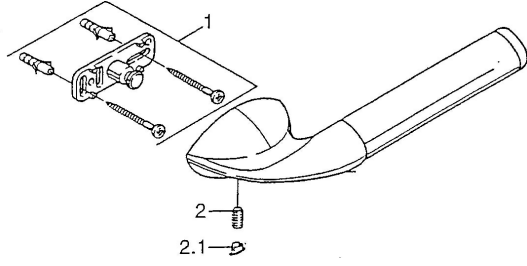

## Spare parts

### SP55530900

	Name	Code
1	Fixing set <span>Discontinued</span>	59911816
2	Pin, M5x8, SW2.5 <span>Discontinued</span>	59911817
2.1	Plug Chrome <span>Discontinued</span>	59911818