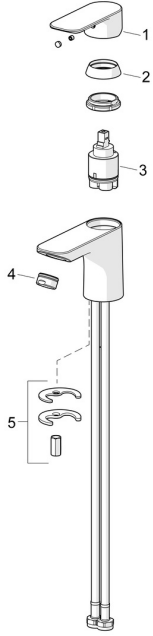

EAN: 4057304018992
static.hansa.com/55522203

Spare parts

SP55402203

	Name	Code
01	Lever Chrome	1017126V
02	Covering cap Chrome	1017127V
03	Cartridge, 3.5 Classic	59913075
04	Aerator, M24x1, 6 l/min Chrome	59913727
05	Fixing set	1017128V