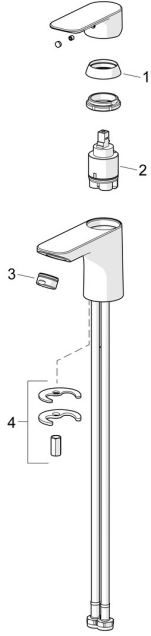

EAN: 4057304021169
static.hansa.com/5550220300006

Spare parts

SP5540220300006

	Name	Code
01	Covering cap Chrome	1017127V
02	Cartridge, 3.5 cold start	59913953
03	Aerator, M24x1, 6 l/min Chrome	59913727
04	Fixing set	1017128V