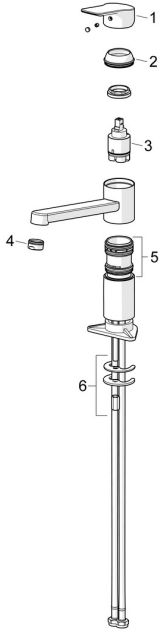

## Spare parts

### SP55482203

	Name	Code
01	Lever Chrome	1014955V
02	Covering cap Chrome	1017136V
03	Cartridge, 3.5 Classic	59913075
04	Aerator, M24x1 STD HC A Chrome	59902366
05	Sealing kit	1017137V
06	Fixing set	1017128V