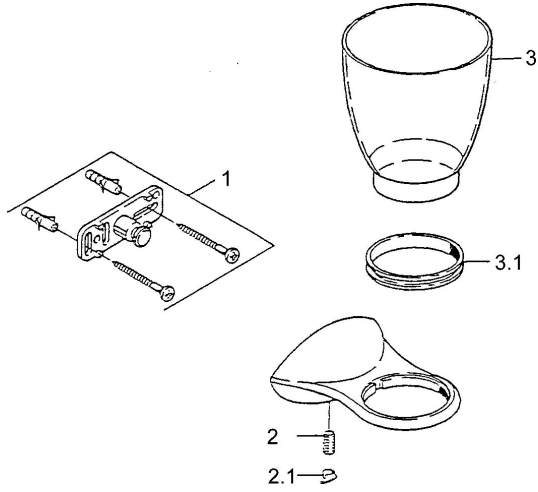

EAN: 4015474001886
static.hansa.com/5548090092

Spare parts

SP55480900

	Name	Code
1	Fixing set Discontinued	59911816
2	Pin, M5x8, SW2.5 Discontinued	59911817
2.1	Plug Chrome Discontinued	59911818
3	Cup Discontinued	59911821
3.1	Support ring Discontinued	59911822