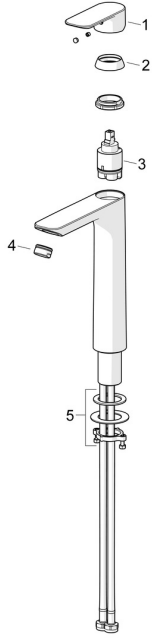

EAN: 4057304019043
static.hansa.com/55472203

Spare parts

SP55472203

	Name	Code
01	Lever Chrome	1017126V
02	Covering cap Chrome	1017127V
03	Cartridge, 3.5 Classic	59913075
04	Aerator, M24x1, 6 l/min Chrome	59913727
05	Fixing set	59913371