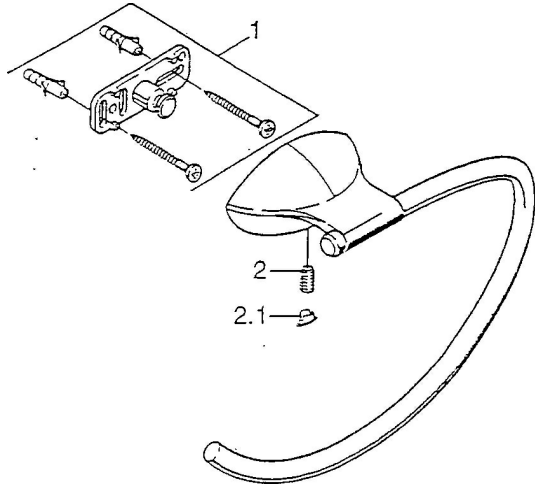

EAN: 4015474001824
static.hansa.com/5547090092

Spare parts

SP55470900

	Name		Code
1	Fixing set	Discontinued	59911816
2	Pin, M5x8, SW2.5	Discontinued	59911817
2.1	Plug Chrome	Discontinued	59911818