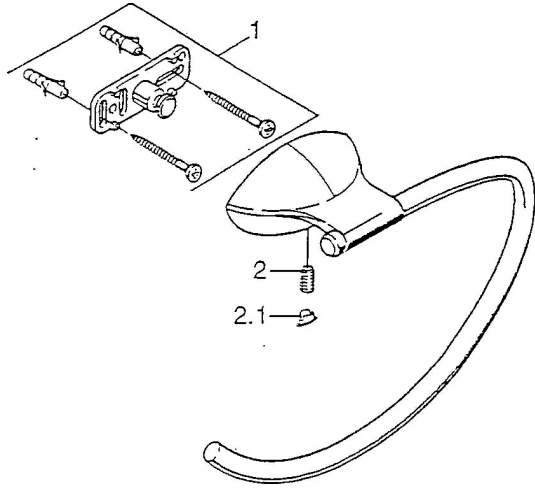

## Spare parts

### SP55470900

	Name		Code
1	Fixing set <span>Discontinued</span>		59911816
2	Pin, M5x8, SW2.5 <span>Discontinued</span>		59911817
2.1	Plug Chrome <span>Discontinued</span>		59911818