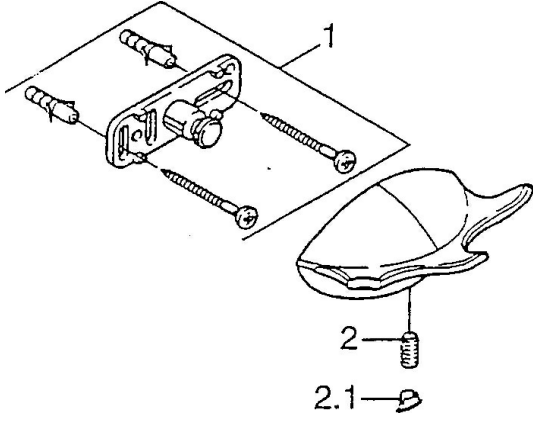

## Spare parts

### SP55450900

	Name	Code
1	Fixing set <span>Discontinued</span>	59911816
2	Pin, M5x8, SW2.5 <span>Discontinued</span>	59911817
2.1	Plug Chrome <span>Discontinued</span>	59911818