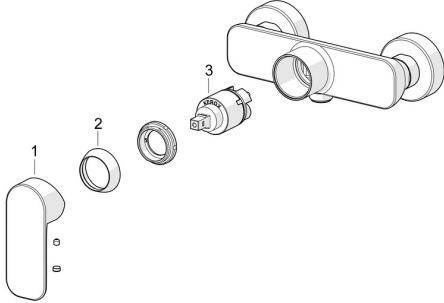

EAN: 4057304019050
static.hansa.com/55450103

Spare parts

SP55450103

	Name	Code
01	Lever Chrome	1017126V
02	Covering cap Chrome	1017127V
03	Cartridge, 3.5 Classic	59913075