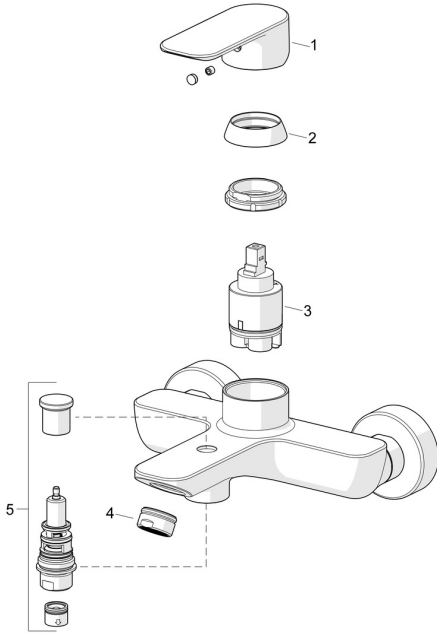

EAN: 4057304019067
static.hansa.com/55442103

Spare parts

SP55442103

	Name	Code
01	Lever Chrome	1017126V
02	Covering cap Chrome	1017127V
03	Cartridge, 3.5 Classic	59913075
04	Aerator, M24x1 D Chrome	59911829
05	Diverter Chrome	1017135V