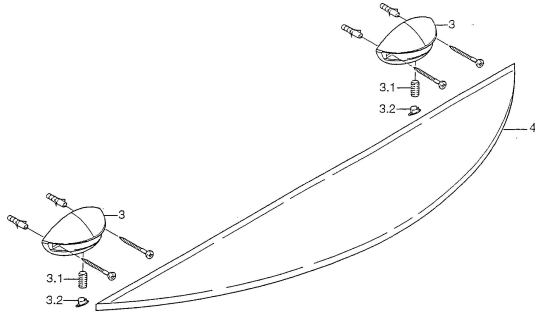

EAN: 4015474001626
static.hansa.com/5544090092

Spare parts

SP55430900

	Name		Code
3.1	Fixing screw, M8x8	Discontinued	59911806
3.2	Plug Chrome/Satin	Discontinued	59911808
3.2	Plug Chrome	Discontinued	59911807