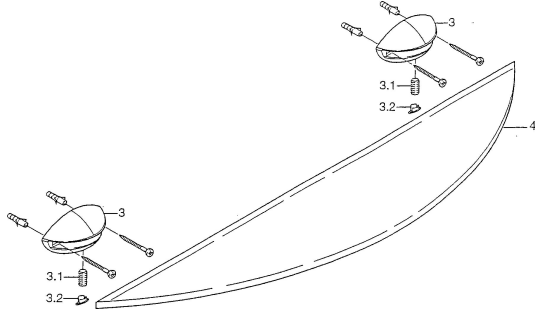

EAN: 4015474001619
static.hansa.com/55440900

Spare parts

SP55430900

	Name		Code
3.1	Fixing screw, M8x8	Discontinued	59911806
3.2	Plug Chrome/Satin	Discontinued	59911808
3.2	Plug Chrome	Discontinued	59911807