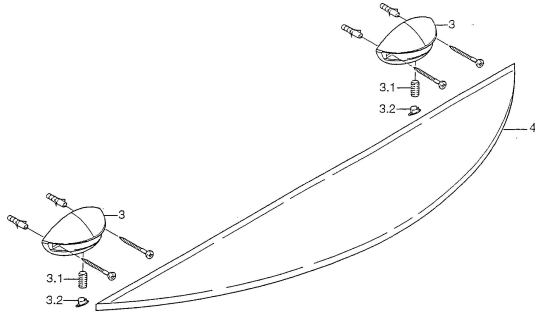

EAN: 4015474001602
static.hansa.com/5543090092

Spare parts

SP55430900

	Name		Code
3.1	Fixing screw, M8x8	Discontinued	59911806
3.2	Plug Chrome/Satin	Discontinued	59911808
3.2	Plug Chrome	Discontinued	59911807