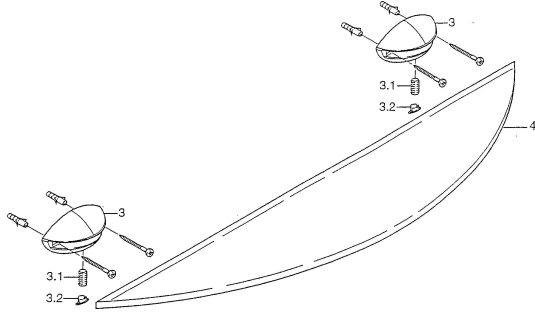

EAN: 4015474001572
static.hansa.com/55430900

Spare parts

SP55430900

	Name		Code
3.1	Fixing screw, M8x8	Discontinued	59911806
3.2	Plug Chrome/Satin	Discontinued	59911808
3.2	Plug Chrome	Discontinued	59911807