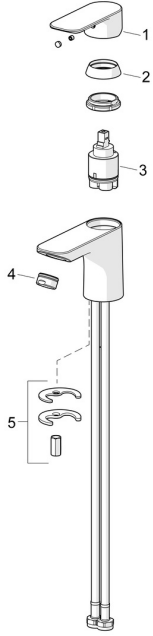

## Spare parts

### SP55402203

	Name	Code
01	Lever Chrome	1017126V
02	Covering cap Chrome	1017127V
03	Cartridge, 3.5 Classic	59913075
04	Aerator, M24x1, 6 l/min Chrome	59913727
05	Fixing set	1017128V