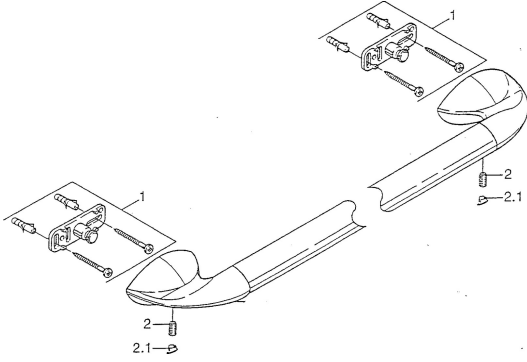

## Spare parts

### SP55400900

	Name		Code
1	Fixing set	Discontinued	59911816
2	Pin, M5x8, SW2.5	Discontinued	59911817
2.1	Plug Chrome	Discontinued	59911818