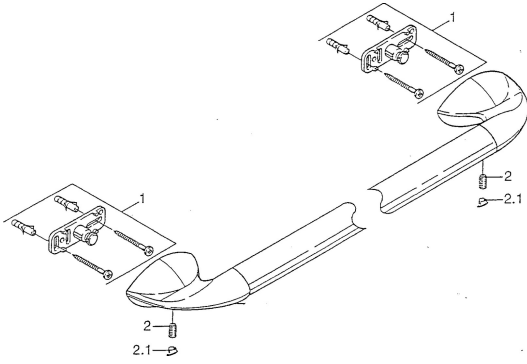

## Spare parts

### SP55400900

	Name		Code
1	Fixing set	Discontinued	59911816
2	Pin, M5x8, SW2.5	Discontinued	59911817
2.1	Plug Chrome	Discontinued	59911818