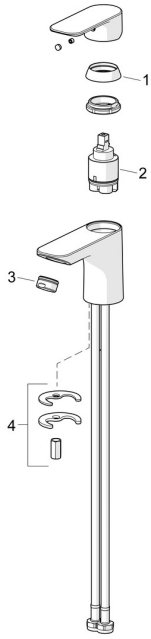

## Spare parts

### SP5540220300006

	Name	Code
01	Covering cap Chrome	1017127V
02	Cartridge, 3.5 cold start	59913953
03	Aerator, M24x1, 6 l/min Chrome	59913727
04	Fixing set	1017128V