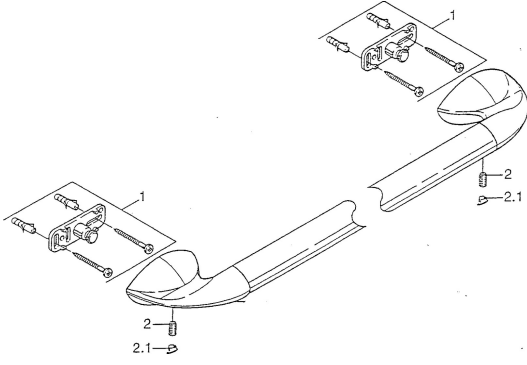

## Spare parts

### SP55400900

	Name	Code
1	Fixing set <b>Discontinued</b>	59911816
2	Pin, M5x8, SW2.5 <b>Discontinued</b>	59911817
2.1	Plug Chrome <b>Discontinued</b>	59911818