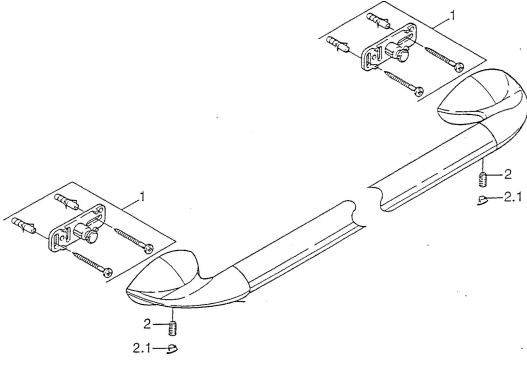

EAN: 4015474001107
static.hansa.com/55400900

Spare parts

SP55400900

	Name		Code
1	Fixing set	Discontinued	59911816
2	Pin, M5x8, SW2.5	Discontinued	59911817
2.1	Plug Chrome	Discontinued	59911818