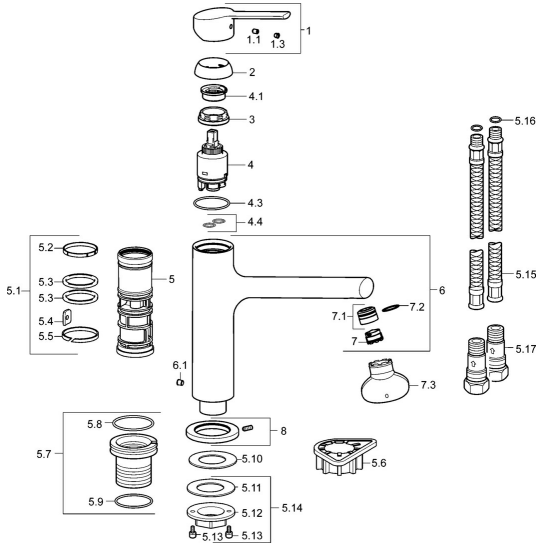

EAN: 4015474264342
static.hansa.com/55392273

Spare parts

SP55392273

	Name	Code
1	Lever, (2013-) Chrome	59913991
1.1	Screw, M5x8, SW2.5	59904755
1.3	Cover plug Chrome	59913762
2	Covering cap, 33x3 mm Chrome	59912504
3	Tightening nut, M37x1, AF30 Discontinued	59912111
4	Cartridge, 3.5 Classic	59913075
4	Cartridge, 3.5 Eco	59912324
4.1	Temperature adjustment limiter	59912325
4.3	O-ring, d 28.24x2.62 Discontinued	59912590
4.4	O-ring, d 10.10x1.60 Discontinued	59905072
5.1	Sealing kit	59913313
5.6	Supporting plate	59910008
5.7	Outer spindle, M33x1.5	59913994
5.8	O-ring, d 43x2.5	59911166
5.9	O-ring, d 37.77x2.62 Discontinued	59913995
5.10	Gasket, 48x33.5x2	59902283
5.14	Fixing set	59913479
5.15	Hose, M10x1M14x1, L=800	59913252
5.16	O-ring, d 7.65x1.78	59902337
5.17	Non-return valve, G3/8	59913254
6	Spout Chrome Discontinued	59913993
6.1	Screw, M6x0.75 Discontinued	59913314
7	Aerator, M18.5x1, TJ	59913366
7.1	Fitting ring for aerator Chrome	59913654
7.3	Key for aerator, M18.5	59913367
8	Cover flange, d 55 mm Chrome	59914025
N.I.	Key, SW30/34	59912108