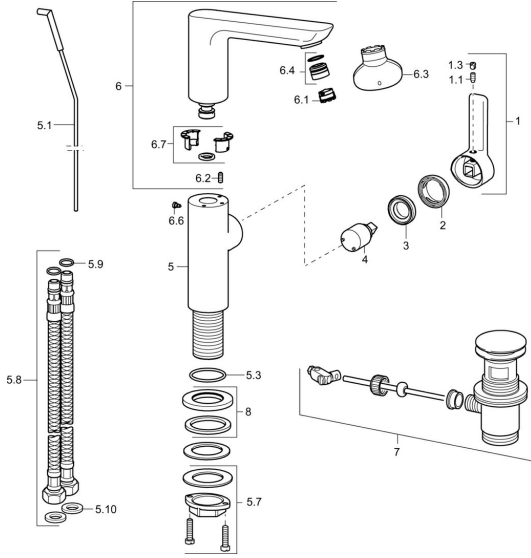

EAN: 4015474264021
static.hansa.com/55352203

Spare parts

SP55302203

	Name	Code
1	Lever, 2,5 Chrome	59914001
1.1	Screw, M5x8, SW2.5	59904755
1.3	Cover plug Chrome	59913762
2	Covering cap Chrome	59913957
3	Tightening nut, M32x1, SW24	59913958
4	Cartridge, 2,5	59913914
5.1	Pop-up operating rod Chrome	59913959
5.3	O-ring, 35x2.5	59905020
5.7	Fixing set	59913371
5.8	Flexible pipe, L=430, G3/8-M8x1	59913964
5.9	O-ring, 6x1.4	59913266
5.10	Gasket, 9.5x14.4x2	59912551
6	Spout Chrome	59914023
6.1	Aerator, M18.5x1, TJ	59913366
6.2	Fixing screw, M4x8	59913989
6.3	Key for aerator, M18.5	59913367
6.4	Fitting ring for aerator Chrome	59913654
6.6	Screw, M4x7	59902075
6.7	Sealing kit	59911884
7	Pop-up waste Chrome	59911441
8	Cover flange, d 55 mm Chrome	59913963