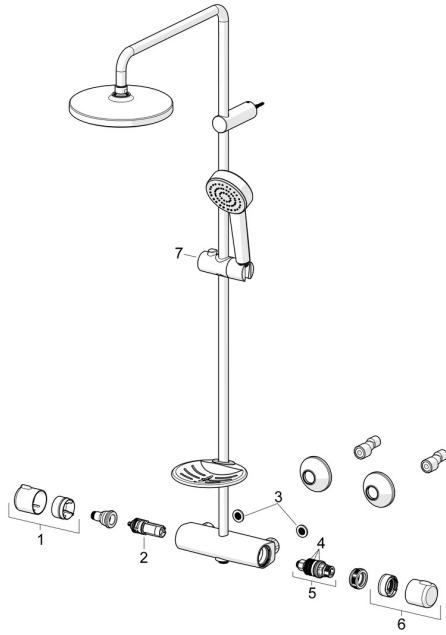

## Spare parts

### SP55350110

	Name	Code
01	Flow control handle Chrome	59914397
02	Diverter and cartridge	59914116
03	Filter sealing, G3/4	59911076
04	O-ring kit	59914113
05	Thermostatic cartridge, 3.4	59914114
06	Temperature control handle Chrome	59914396
07	Slide for shower rail Chrome	1017138V