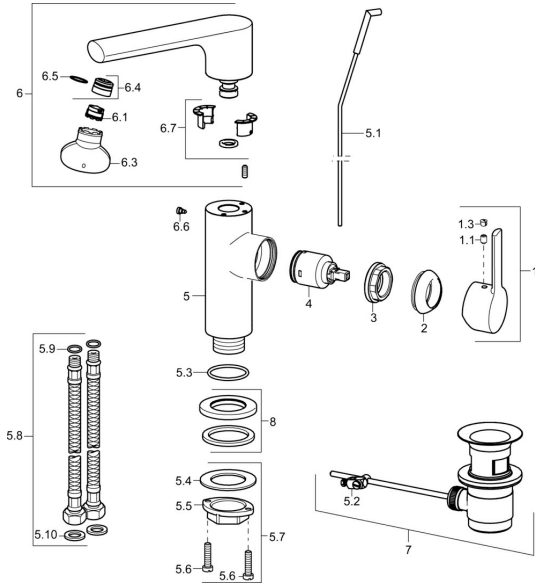

## Spare parts

### SP55262203

	Name	Code
1	Lever, 2.5 Chrome	59913985
1.1	Screw, M5x8, SW2.5	59904755
1.3	Symbol plug Grey	59912112
2	Covering cap Chrome	59913957
3	Tightening nut, M32x1, SW24	59913958
4	Cartridge, 2.5	59913914
5.1	Pop-up operating rod Chrome	59913959
5.2	Swivel joint	59904624
5.3	O-ring, 35x2.5	59905020
5.7	Fixing set	59913371
5.8	Flexible pipe, L=430, G3/8-M8x1	59913964
5.9	O-ring, 6x1.4	59913266
5.10	Gasket, 9.5x14.4x2	59912551
6	Swivel spout with ejector Chrome	59913986
6.1	Aerator, M18.5x1, TJ	59913366
6.3	Key for aerator, M18.5	59913367
6.4	Fitting ring for aerator Chrome	59913654
6.6	Screw, M4x7	59902075
6.7	Sealing kit	59911884
7	Pop-up waste Chrome	59904620
8	Cover flange, d 55 mm Chrome	59913963