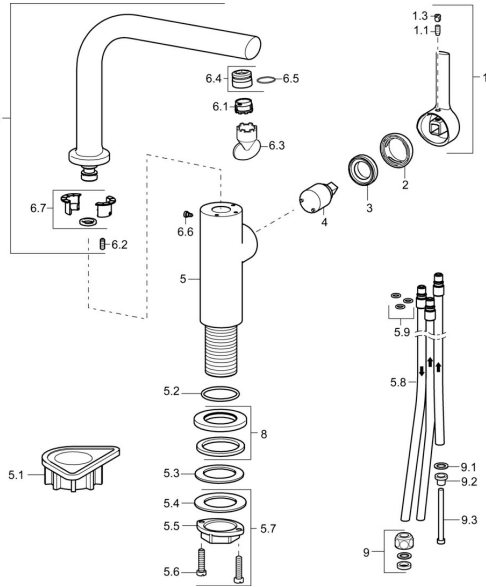

## Spare parts

### SP55251103

	Name	Code
1	Lever, 2,5 Chrome	59913985
1.1	Screw, M5x8, SW2.5	59904755
1.3	Cover plug Chrome	59913762
2	Covering cap Chrome	59913957
3	Tightening nut, M32x1, SW24	59913958
4	Cartridge, 2,5	59913914
5.1	Supporting plate	59910008
5.2	O-ring, 35x2.5	59905020
5.3	Gasket, 48x33.5x2	59902283
5.7	Fixing set	59913371
5.8	Pipe, M8x1, L=560	59912806
5.9	O-ring, 6x1.4	59913266
6	Swivel spout with ejector Chrome <span style="background-color: #cccccc; padding: 2px;">Discontinued</span>	59913990
6.1	Aerator, M18.5x1	59913489
6.2	Fixing screw, M4x8	59913989
6.3	Key for aerator, M18.5	59913367
6.4	Fitting ring for aerator Chrome	59913654
6.6	Screw, M4x7	59902075
6.7	Sealing kit	59911884
8	Cover flange, d 55 mm Chrome	59913963
9	Fitting nut	59904969
9.1	Sealing kit, 14.9x8.5x1	59902352
9.2	Sealing kit, 10x8	59902272
9.3	Hose	59902151