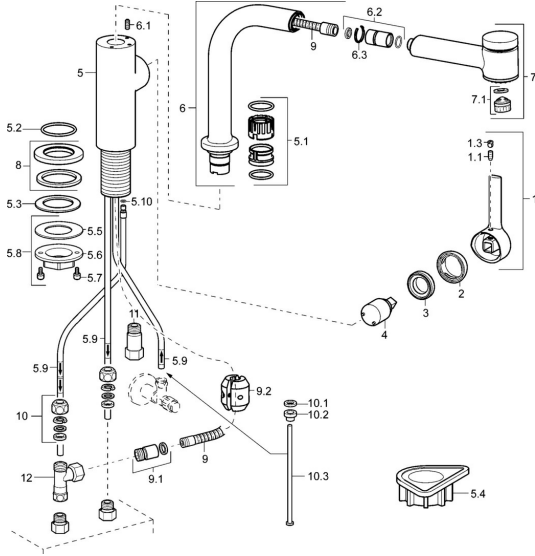

EAN: 4015474261662
static.hansa.com/55231103

Spare parts

SP55231103

	Name	Code
1	Lever, 2.5 Chrome	59913985
1.1	Screw, M5x8, SW2.5	59904755
1.3	Cover plug Chrome	59913762
2	Covering cap Chrome	59913957
3	Tightening nut, M32x1, SW24	59913958
4	Cartridge, 2.5	59913914
5.1	Sealing kit	59914027
5.2	O-ring, 35x2.5	59905020
5.3	Gasket, 48x33.5x2	59902283
5.4	Supporting plate	59910008
5.8	Fixing set	59913479
5.9	Pipe, M8x1, L=560	59912806
5.10	O-ring, 6x1.4	59913266
6	Spout Chrome Discontinued	59914026
6.1	Fixing screw, M4x8	59913989
6.2	Connection nipple	59914029
7	Pull-out spout Chrome	59914037
7.1	Aerator, M18.5x1	59913489
7.1	Aerator, M22/M24x1, (-2017) Discontinued	59914038
8	Cover flange, d 55 mm Chrome	59913963
9	Hose, L=1400	59914032
9.1	Conversion nipple	59914028
9.2	Counterbalance	59914039
10	Fitting nut	59904969
10.1	Sealing kit, 14.9x8.5x1	59902352
10.2	Sealing kit, 10x8	59902272
10.3	Hose	59902151
11	Non-return valve, G3/8xG3/8	59912107
12	T-connector, M14x1 ND	59913480