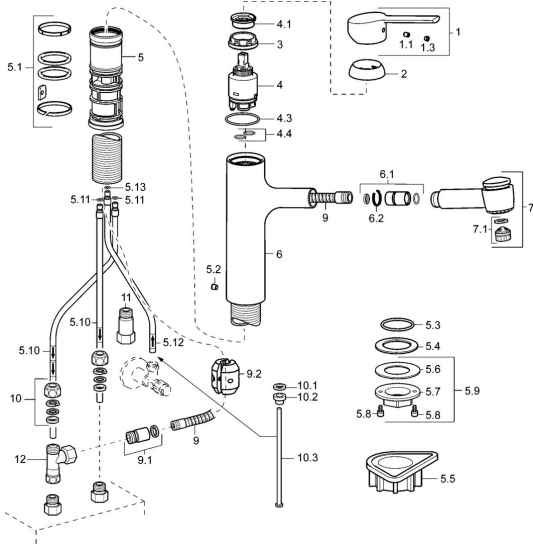

EAN: 4015474261822
static.hansa.com/55191133

Spare parts

SP55191133

	Name	Code
1	Lever, (2013-) Chrome	59913991
1.1	Screw, M5x8, SW2.5	59904755
1.3	Cover plug Chrome	59913762
2	Covering cap, 33x3 mm Chrome	59912504
3	Tightening nut, M37x1, AF30 Discontinued	59912111
4	Cartridge, 3.5 Classic	59913075
4	Cartridge, 3.5 Eco	59912324
4.1	Temperature adjustment limiter	59912325
4.3	O-ring, d 28.24x2.62 Discontinued	59912590
4.4	O-ring, d 10.10x1.60 Discontinued	59905072
5.1	Sealing kit	59913313
5.2	Screw, M6x0.75 Discontinued	59913314
5.3	O-ring, 35x2.5	59905020
5.4	Gasket, 48x33.5x2	59902283
5.5	Supporting plate	59910008
5.9	Fixing set	59913479
5.10	Pipe, M8x1, L=560	59912806
5.11	O-ring, 6x1.4	59913266
5.12	Coupling pipe, M10x1, L=480 Discontinued	59914042
5.13	O-ring, d 7.65x1.78	59902337
6	Spout Chrome Discontinued	59914040
6.1	Connection nipple	59914029
7	Pull-out spout Chrome	59914037
7.1	Aerator, M22/M24x1, (-2017) Discontinued	59914038
7.1	Aerator, M18.5x1	59913489
9	Hose, L=1400	59914032
9.1	Conversion nipple	59914028
9.2	Counterbalance	59914039
10	Fitting nut	59904969
10.1	Sealing kit, 14.9x8.5x1	59902352
10.2	Sealing kit, 10x8	59902272
10.3	Hose	59902151
11	Non-return valve, G3/8xG3/8	59912107
12	T-connector, M14x1 ND	59913480