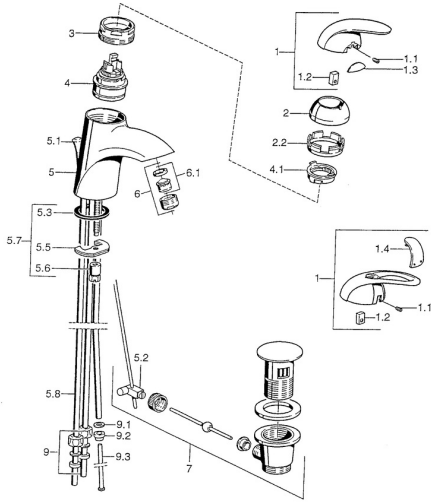

EAN: 4015474001053
static.hansa.com/5513110092

Spare parts

SP55131100

	Name	Code
1	Lever Chrome Discontinued	599055881
1.1	Screw, M5x8, SW2.5	59904755
1.2	Bushing	59904778
1.3	Symbol plug Discontinued	59911785
1.4	Symbol plug Discontinued	59911786
2	Covering cap Chrome/Satin Discontinued	59906564
2	Covering cap Chrome	59906563
2.2	Fixing sleeve	59906695
3	Eye screw, M50x1, SW45	59904775
4	Cartridge, 4.8 eco	59904601
4.1	Hot water limiter	59904759
5.1	Pop-up operating rod Chrome Discontinued	59911788
5.2	Swivel joint	59904624
5.3	Gasket, 37x48x3.5	59911422
5.5	Fixing plate	59904765
5.6	Screw, M8x1, SW13	59904766
5.7	Fixing set	59910749
5.8	Pipe Discontinued	59911794
6	Aerator, M24x1 A, low pressure Chrome	59902692
6.1	Aerator, M22/24, ND	59901553
7	Pop-up waste Chrome	59911441
7	Pop-up waste Satin Discontinued	59911442
7	Pop-up waste Chrome/Gold Discontinued	59911450
9	Fitting nut	59904969
9.1	Sealing kit, 14.9x8.5x1	59902352
9.2	Sealing kit, 10x8	59902272
9.3	Hose	59902151