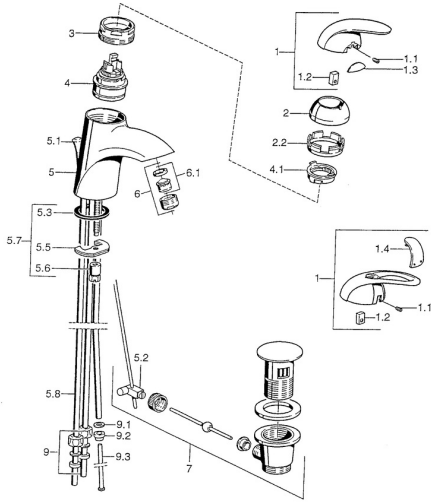

## Spare parts

### SP55131100

	Name	Code
1	Lever Chrome <b>Discontinued</b>	599055881
1.1	Screw, M5x8, SW2.5	59904755
1.2	Bushing	59904778
1.3	Symbol plug <b>Discontinued</b>	59911785
1.4	Symbol plug <b>Discontinued</b>	59911786
2	Covering cap Chrome/Satin <b>Discontinued</b>	59906564
2	Covering cap Chrome	59906563
2.2	Fixing sleeve	59906695
3	Eye screw, M50x1, SW45	59904775
4	Cartridge, 4.8 eco	59904601
4.1	Hot water limiter	59904759
5.1	Pop-up operating rod Chrome <b>Discontinued</b>	59911788
5.2	Swivel joint	59904624
5.3	Gasket, 37x48x3.5	59911422
5.5	Fixing plate	59904765
5.6	Screw, M8x1, SW13	59904766
5.7	Fixing set	59910749
5.8	Pipe <b>Discontinued</b>	59911794
6	Aerator, M24x1 A, low pressure Chrome	59902692
6.1	Aerator, M22/24, ND	59901553
7	Pop-up waste Chrome	59911441
7	Pop-up waste Satin <b>Discontinued</b>	59911442
7	Pop-up waste Chrome/Gold <b>Discontinued</b>	59911450
9	Fitting nut	59904969
9.1	Sealing kit, 14.9x8.5x1	59902352
9.2	Sealing kit, 10x8	59902272
9.3	Hose	59902151