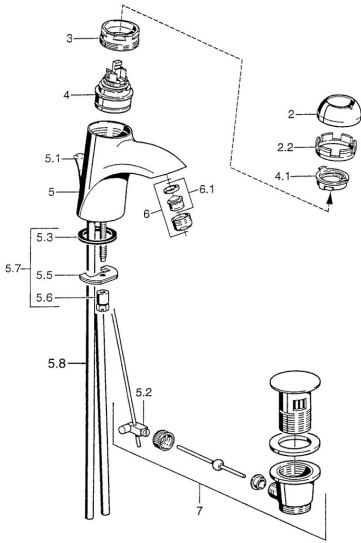

## Spare parts

### SP55092100

	Name		Code
2	Covering cap Chrome/Satin	Discontinued	59906564
2	Covering cap Chrome		59906563
2.2	Fixing sleeve		59906695
3	Eye screw, M50x1, SW45		59904775
4	Cartridge, 4.8 eco		59904601
4	Cartridge, 4.8 Eco-Top		59911431
4.1	Hot water limiter		59904759
5.1	Pop-up operating rod Chrome	Discontinued	59911788
5.2	Swivel joint		59904624
5.3	Gasket, 37x48x3.5		59911422
5.5	Fixing plate		59904765
5.6	Screw, M8x1, SW13		59904766
5.7	Fixing set		59910749
5.8	Installation coupling pair Chrome		59911791
6	Aerator, M24x1 Gold	Discontinued	59904772
6	Aerator, M24x1 STD HC A Chrome		59902366
6.1	Aerator, M22/24 A		59902081
7	Pop-up waste Chrome		59911441
7	Pop-up waste Chrome/Gold	Discontinued	59911450
7	Pop-up waste Satin	Discontinued	59911442
N.I.	Installation kit		59913083