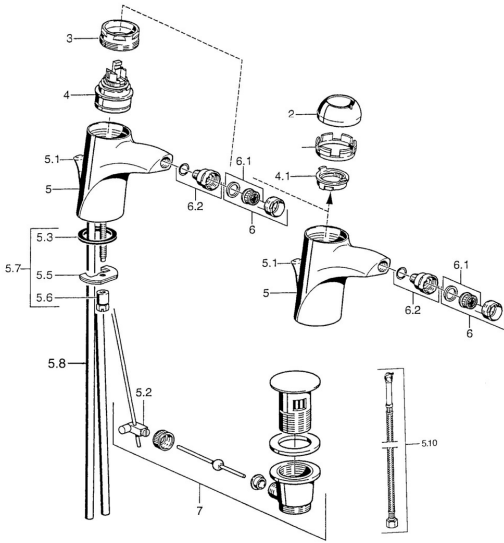

EAN: 4015474016064
static.hansa.com/5506320092

Spare parts

SP55063200

	Name	Code
2	Covering cap Chrome	59906563
2	Covering cap Chrome/Satin Discontinued	59906564
2.2	Fixing sleeve	59906695
3	Eye screw, M50x1, SW45	59904775
4	Cartridge, 4.8 eco	59904601
4.1	Hot water limiter	59904759
5.2	Swivel joint	59904624
5.3	Gasket, 37x48x3.5	59911422
5.4	Attachment clamp Discontinued	59911416
5.5	Fixing plate	59904765
5.6	Screw, M8x1, SW13	59904766
5.7	Fixing set	59910749
5.8	Hose Discontinued	59911792
5.8	Installation coupling pair Chrome	59911791
5.9	O-ring, 9x2	59905095
5.10	Flexible pipe, L=500, G3/8-M10x1	59911767
6	Aerator, M24x1 Gold Discontinued	59904772
6	Aerator, M24x1 STD HC A Chrome	59902366
6.1	Aerator, M22/24 A	59902081
6.2	Ball joint for bidet faucet, M24x1	59904920
7	Pop-up waste Chrome/Gold Discontinued	59911450
7	Pop-up waste Satin Discontinued	59911442
7	Pop-up waste Chrome	59911441
N.I.	Flexible pipe, L=410, G3/8 Discontinued	59912302