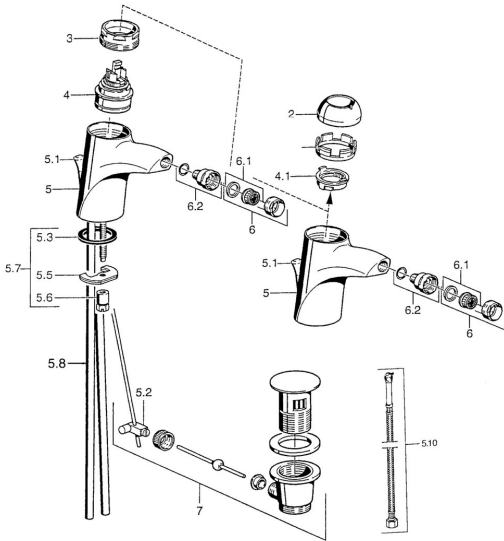

EAN: 4015474016057
static.hansa.com/5506320090

Spare parts

SP55063200

	Name	Code
2	Covering cap Chrome	59906563
2	Covering cap Chrome/Satin Discontinued	59906564
2.2	Fixing sleeve	59906695
3	Eye screw, M50x1, SW45	59904775
4	Cartridge, 4.8 eco	59904601
4.1	Hot water limiter	59904759
5.2	Swivel joint	59904624
5.3	Gasket, 37x48x3.5	59911422
5.4	Attachment clamp Discontinued	59911416
5.5	Fixing plate	59904765
5.6	Screw, M8x1, SW13	59904766
5.7	Fixing set	59910749
5.8	Hose Discontinued	59911792
5.8	Installation coupling pair Chrome	59911791
5.9	O-ring, 9x2	59905095
5.10	Flexible pipe, L=500, G3/8-M10x1	59911767
6	Aerator, M24x1 Gold Discontinued	59904772
6	Aerator, M24x1 STD HC A Chrome	59902366
6.1	Aerator, M22/24 A	59902081
6.2	Ball joint for bidet faucet, M24x1	59904920
7	Pop-up waste Chrome/Gold Discontinued	59911450
7	Pop-up waste Satin Discontinued	59911442
7	Pop-up waste Chrome	59911441
N.I.	Flexible pipe, L=410, G3/8 Discontinued	59912302