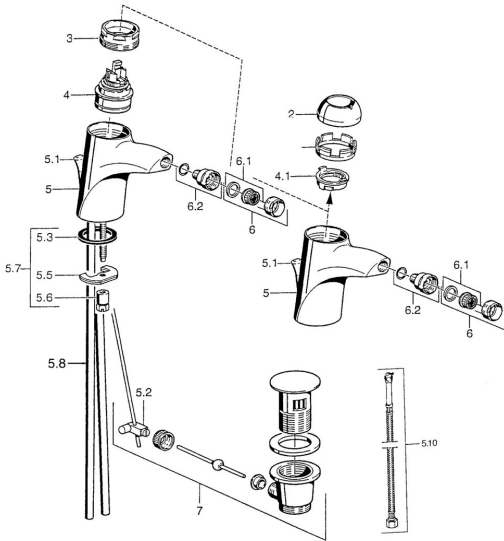

EAN: 4015474000322
static.hansa.com/55063100

Spare parts

SP55063200

	Name	Code
2	Covering cap Chrome	59906563
2	Covering cap Chrome/Satin Discontinued	59906564
2.2	Fixing sleeve	59906695
3	Eye screw, M50x1, SW45	59904775
4	Cartridge, 4.8 eco	59904601
4.1	Hot water limiter	59904759
5.2	Swivel joint	59904624
5.3	Gasket, 37x48x3.5	59911422
5.4	Attachment clamp Discontinued	59911416
5.5	Fixing plate	59904765
5.6	Screw, M8x1, SW13	59904766
5.7	Fixing set	59910749
5.8	Hose Discontinued	59911792
5.8	Installation coupling pair Chrome	59911791
5.9	O-ring, 9x2	59905095
5.10	Flexible pipe, L=500, G3/8-M10x1	59911767
6	Aerator, M24x1 Gold Discontinued	59904772
6	Aerator, M24x1 STD HC A Chrome	59902366
6.1	Aerator, M22/24 A	59902081
6.2	Ball joint for bidet faucet, M24x1	59904920
7	Pop-up waste Chrome/Gold Discontinued	59911450
7	Pop-up waste Satin Discontinued	59911442
7	Pop-up waste Chrome	59911441
N.I.	Flexible pipe, L=410, G3/8 Discontinued	59912302