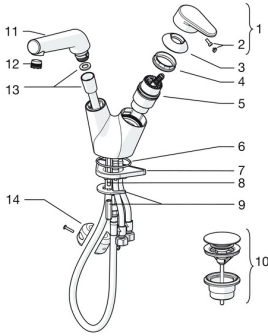

## Spare parts

### SP55052281

	Name	Code
1	Lever Chrome	59914340
2	Symbol plug	59914341
3	Covering cap Chrome <span style="background-color: #cccccc;">Discontinued</span>	59914342
4	Tightening nut, M42x1.5, SW 38	59914128
5	Cartridge, 4.0 Classic	59914129
6	O-ring, 53.64x2.62 <span style="background-color: #cccccc;">Discontinued</span>	59914369
7	Supporting plate	59910008
8	Fixing screw, M6x65 <span style="background-color: #cccccc;">Discontinued</span>	59914259
9	Fixing plate with a nut	59914344
10	Rapid pop-up waste Chrome	59913988
11	Pull-out spout, (-2018) Chrome	59914346
11	Pull-out spout, (2018-) Chrome	59914711
12	Aerator and key, M18.5x1 Chrome	59914350
13	Hose, L=1500, G1/2-M15x1	59914345
14	Counterbalance	59914039
N.I.	Flexible pipe, L=430, G3/8-M8x1	59913964
N.I.	Key, 38 mm	59914176
N.I.	Socket wrench, 9 mm	59914181