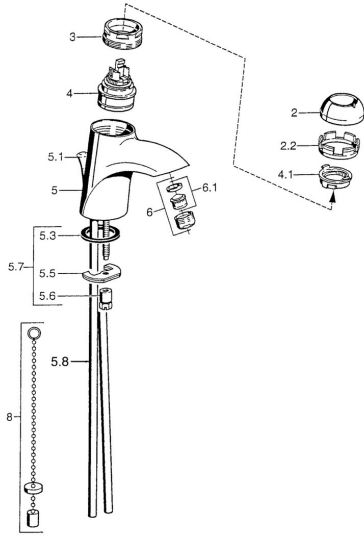

## Spare parts

### SP55042100

	Name	Code
2	Covering cap Chrome	59906563
2.2	Fixing sleeve	59906695
3	Eye screw, M50x1, SW45	59904775
4	Cartridge, 4.8 eco	59904601
4.1	Hot water limiter	59904759
5.3	Gasket, 37x48x3.5	59911422
5.5	Fixing plate	59904765
5.6	Screw, M8x1, SW13	59904766
5.7	Fixing set	59910749
5.8	Installation coupling pair Chrome	59911791
6	Aerator, M24x1 STD HC A Chrome	59902366
6.1	Aerator, M22/24 A	59902081
8	Washer with chain holder	59902219
9	Plug	59906910