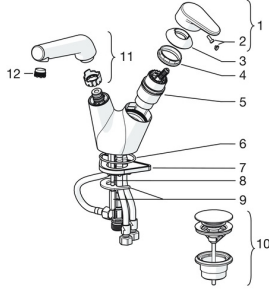

## Spare parts

### SP55022201

	Name	Code
1	Lever Chrome	59914340
2	Symbol plug	59914341
3	Covering cap Chrome <b>Discontinued</b>	59914342
4	Tightening nut, M42x1.5, SW 38	59914128
5	Cartridge, 4.0 Classic	59914129
6	O-ring, 53.64x2.62 <b>Discontinued</b>	59914369
7	Supporting plate	59910008
8	Fixing screw, M6x65 <b>Discontinued</b>	59914259
9	Fixing plate with a nut	59914344
10	Rapid pop-up waste Chrome	59913988
11	Spout Chrome <b>Discontinued</b>	59914343
12	Aerator and key, M18.5x1 Chrome	59914350
N.I.	Key, 38 mm	59914176
N.I.	Socket wrench, 9 mm	59914181
N.I.	Flexible pipe, L=430, G3/8-M8x1	59913964
N.I.	Bidetta hand shower Chrome	59914162
N.I.	Hand shower holder Chrome	04430100
N.I.	Shower hose, L=1600 Chrome	04120500