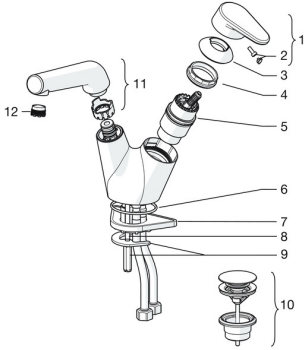

EAN: 4015474277991
static.hansa.com/55012201

Spare parts

SP55012201

	Name	Code
1	Lever Chrome	59914340
2	Symbol plug	59914341
3	Covering cap Chrome Discontinued	59914342
4	Tightening nut, M4x1.5, SW 38	59914128
5	Cartridge, 4.0 Classic	59914129
6	O-ring, 53.64x2.62 Discontinued	59914369
7	Supporting plate	59910008
8	Fixing screw, M6x65 Discontinued	59914259
9	Fixing plate with a nut	59914344
10	Rapid pop-up waste Chrome	59913988
11	Spout Chrome Discontinued	59914343
12	Aerator and key, M18.5x1 Chrome	59914350
N.I.	Socket wrench, 9 mm	59914181
N.I.	Flexible pipe, L=430, G3/8-M8x1	59913964
N.I.	Key, 38 mm	59914176