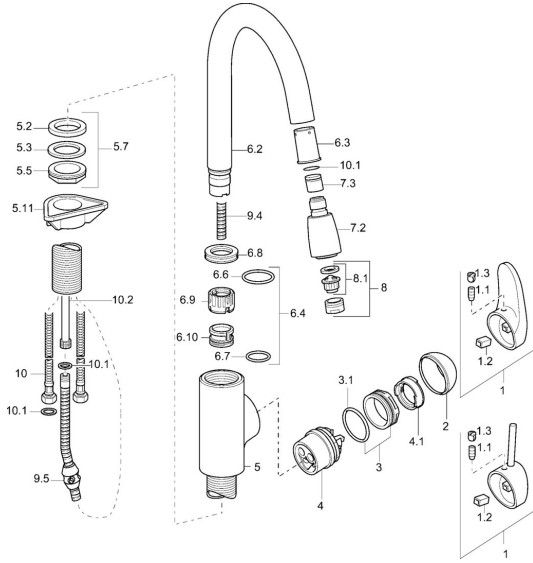

EAN: 4015474101258
static.hansa.com/54932213

Spare parts

SP54932213

	Name	Code
1	Lever Chrome Discontinued	59913135
1	Lever, L=87 mm	59914195
1.1	Screw, M5x8, SW2.5	59904755
1.2	Bushing	59904778
1.3	Symbol plug Grey	59912112
2	Covering cap Chrome	59912638
3	Eye screw, M50x1, SW45	59904775
3.1	O-ring, d 43x2.5	59911166
4	Cartridge, 4.8 eco	59904601
4.1	Hot water limiter	59904759
5.7	Fixing set, M33x1.5	59912717
5.11	Supporting plate	59910008
6.2	Shower pipe Chrome Discontinued	59912766
6.3	Fixing sleeve Discontinued	59912764
6.4	Sealing kit	59912760
7.2	Pull-out spout Chrome Discontinued	59912763
7.3	Non-return valve	59911674
8	Aerator, M24x1 STD HC A Chrome	59902366
8.1	Aerator, M22/24 A	59902081
9.4	Shower hose, L=1500 Chrome	59912765
9.5	Counterbalance Discontinued	59912767
10	Flexible pipe, L=600, G3/8-M10x1	59912719
10.1	Gasket, 9.5x14.4x2	59912551
10.2	Coupling pipe, M10x1, M14x1, L=230	59912718