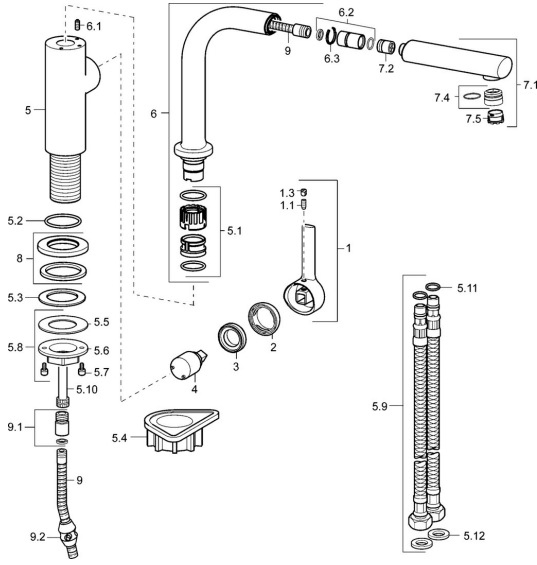

EAN: 4015474263086
static.hansa.com/54912273

Spare parts

SP54912273

	Name	Code
1	Lever, 2.5 Chrome	59913985
1.1	Screw, M5x8, SW2.5	59904755
1.3	Cover plug Chrome	59913762
2	Covering cap Chrome	59913957
3	Tightening nut, M32x1, SW24	59913958
4	Cartridge, 2.5	59913914
5.1	Sealing kit	59914027
5.2	O-ring, 35x2.5	59905020
5.3	Gasket, 48x33.5x2	59902283
5.4	Supporting plate	59910008
5.8	Fixing set	59913479
5.9	Flexible pipe, M18x1,G3/8, L=650	59914036
5.10	Coupling pipe, M8x1-M14x1, L=214	Discontinued 59914035
5.11	O-ring, 6x1.4	59913266
5.12	Gasket, 9.5x14.4x2	59912551
6	Spout Chrome	Discontinued 59914026
6.1	Fixing screw, M4x8	59913989
6.2	Connection nipple	59914029
7.1	Pull-out spout Chrome	59914033
7.2	Non-return valve, DN8	59914030
7.4	Fitting ring for aerator Chrome	59913654
7.5	Aerator, M18.5x1 HC TJ B, (2018-)	59914031
8	Cover flange, d 55 mm Chrome	59913963
9	Hose, L=1400	59914032
9.1	Conversion nipple	59914028
9.2	Counterbalance	59914039