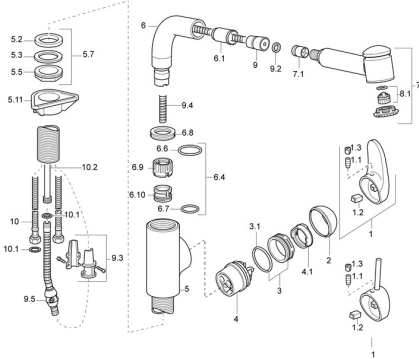

EAN: 7612158363017
static.hansa.com/54912233

Spare parts

SP54912233

	Name	Code
1	Lever, L=87 mm	59914195
1	Lever Chrome Discontinued	59913135
1.1	Screw, M5x8, SW2.5	59904755
1.2	Bushing	59904778
1.3	Symbol plug Grey	59912112
2	Covering cap Chrome	59912638
3	Eye screw, M50x1, SW45	59904775
3.1	O-ring, d 43x2.5	59911166
4	Cartridge, 4.8 eco	59904601
4.1	Hot water limiter	59904759
5.7	Fixing set, M33x1.5	59912717
5.11	Supporting plate	59910008
6	Shower pipe Discontinued	59912762
6.1	Passing-through bushing	59912724
6.4	Sealing kit	59912760
7	Pull-out spout Chrome	59912722
7.1	Non-return valve	59905714
8.1	Aerator, M22/24 A	59902081
9	Hose, L=1400	59912720
9.2	Gasket ring, d 21x12x2	59912304
9.3	Retainer	59906600
10	Flexible pipe, L=600, G3/8-M10x1	59912719
10.1	Gasket, 9.5x14.4x2	59912551
10.2	Coupling pipe, M10x1, M14x1, L=230	59912718