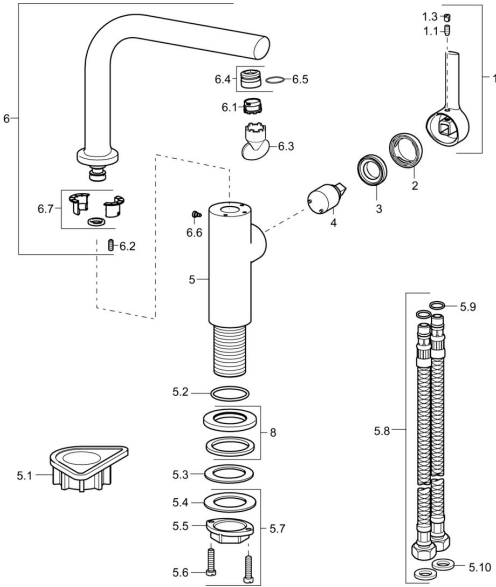

EAN: 4015474263109
static.hansa.com/54902273

Spare parts

SP54902273

	Name	Code
1	Lever, 2,5 Chrome	59913985
1.1	Screw, M5x8, SW2.5	59904755
1.3	Cover plug Chrome	59913762
2	Covering cap Chrome	59913957
3	Tightening nut, M32x1, SW24	59913958
4	Cartridge, 2,5	59913914
5.1	Supporting plate	59910008
5.2	O-ring, 35x2.5	59905020
5.3	Gasket, 48x33.5x2	59902283
5.7	Fixing set	59913371
5.8	Flexible pipe, L=550, G3/8-M8x1	59913969
5.9	O-ring, 6x1.4	59913266
5.10	Gasket, 9.5x14.4x2	59912551
6	Swivel spout with ejector Chrome Discontinued	59913990
6.1	Aerator, M18.5x1 GPM-TJ	59913987
6.2	Fixing screw, M4x8	59913989
6.3	Key for aerator, M18.5	59913367
6.4	Fitting ring for aerator Chrome	59913654
6.6	Screw, M4x7	59902075
6.7	Sealing kit	59911884
8	Cover flange, d 55 mm Chrome	59913963