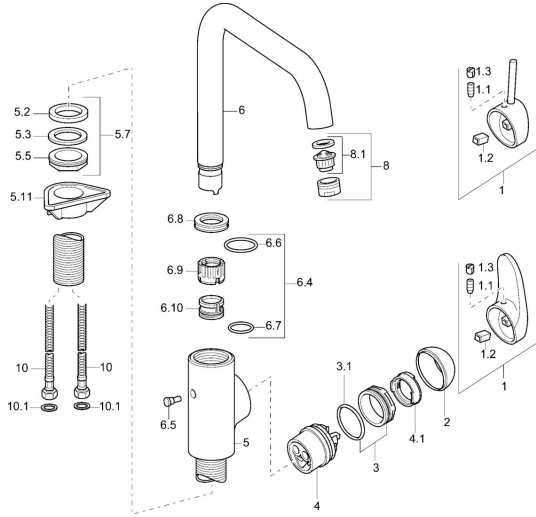

EAN: 4015474090613
static.hansa.com/54902203

Spare parts

SP54902203

	Name	Code
1	Lever Chrome Discontinued	59913135
1	Lever, L=87 mm	59914195
1.1	Screw, M5x8, SW2.5	59904755
1.2	Bushing	59904778
1.3	Symbol plug Grey	59912112
2	Covering cap Chrome	59912638
3	Eye screw, M50x1, SW45	59904775
3.1	O-ring, d 43x2.5	59911166
4	Cartridge, 4.8 eco	59904601
4.1	Hot water limiter	59904759
5.7	Fixing set, M33x1.5	59912717
5.11	Supporting plate	59910008
6	Spout Chrome Discontinued	59912761
6.4	Sealing kit	59912760
8	Aerator, M24x1 STD HC A Chrome	59902366
8.1	Aerator, M22/24 A	59902081
10	Flexible pipe, L=600, G3/8-M10x1	59912719
10.1	Gasket, 9.5x14.4x2	59912551