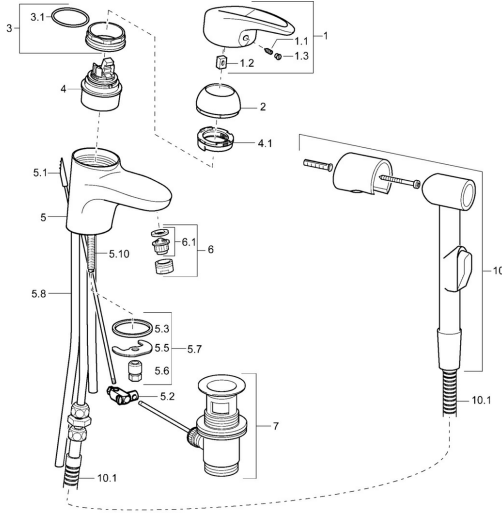

## Spare parts

### SP54862115

	Name	Code
1	Lever <b>Discontinued</b>	5990548875
1.1	Screw, M5x8, SW2.5	59904755
1.2	Bushing	59904778
1.3	Symbol plug Grey	59912112
2	Covering cap Chrome	59912638
3	Eye screw, M50x1, SW45	59904775
3.1	O-ring, d 43x2.5	59911166
4	Cartridge, 4.8 eco	59904601
4.1	Hot water limiter	59904759
5.2	Swivel joint	59904624
5.3	Gasket, 37x48x3.5	59911422
5.5	Fixing plate	59904765
5.6	Screw, M8x1, SW13	59904766
5.7	Fixing set	59910749
5.10	Fixing screw, M8x1, L=140	59912474
6	Aerator, M24x1 STD HC A Chrome	59902366
6.1	Aerator, M22/24 A	59902081
7	Pop-up waste Chrome	59904620
10	Bidetta hand shower Chrome <b>Discontinued</b>	59912758