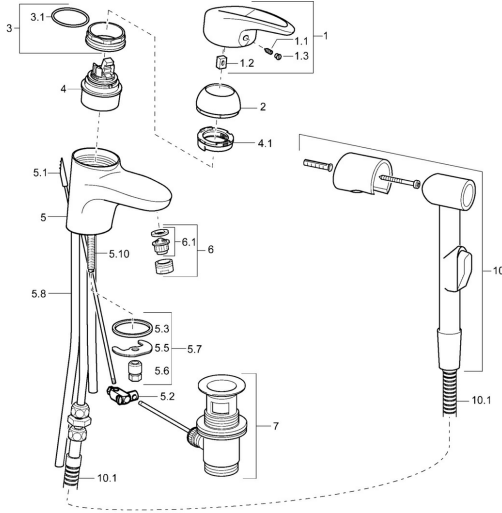

EAN: 4015474083233
static.hansa.com/54862113

Pièces de rechange

SP54862115

| | Nom | Code |
|------|--|------------|
| 1 | Levier Arrête | 5990548875 |
| 1.1 | Vis, M5x8, SW2.5 | 59904755 |
| 1.2 | Kit de joints pour bec | 59904778 |
| 1.3 | Capuchon Gris | 59912112 |
| 2 | Chape Chrome | 59912638 |
| 3 | Vis Loop, M50x1, SW45 | 59904775 |
| 3.1 | Joint, d 43x2.5 | 59911166 |
| 4 | Cartouche, 4.8 eco | 59904601 |
| 4.1 | Hot water limiter | 59904759 |
| 5.2 | Joint | 59904624 |
| 5.3 | Joint, 37x48x3.5 | 59911422 |
| 5.5 | Fixing plate | 59904765 |
| 5.6 | Vis, M8x1, SW13 | 59904766 |
| 5.7 | Ensemble de fixation | 59910749 |
| 5.10 | Vis, M8x1, L=140 | 59912474 |
| 6 | Aérateur, M24x1 STD HC A Chrome | 59902366 |
| 6.1 | Aérateur, M22/24 A | 59902081 |
| 7 | Vidage Chrome | 59904620 |
| 10 | Douchette Bidetta Chrome Arrête | 59912758 |