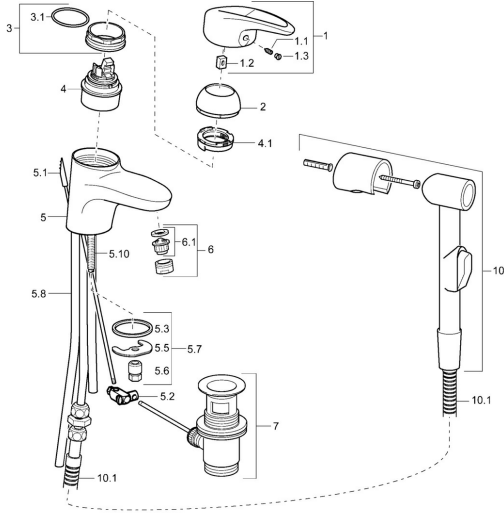

## Spare parts

### SP54862115

	Name	Code
1	Lever <b>Discontinued</b>	5990548875
1.1	Screw, M5x8, SW2.5	59904755
1.2	Bushing	59904778
1.3	Symbol plug Grey	59912112
2	Covering cap Chrome	59912638
3	Eye screw, M50x1, SW45	59904775
3.1	O-ring, d 43x2.5	59911166
4	Cartridge, 4.8 eco	59904601
4.1	Hot water limiter	59904759
5.2	Swivel joint	59904624
5.3	Gasket, 37x48x3.5	59911422
5.5	Fixing plate	59904765
5.6	Screw, M8x1, SW13	59904766
5.7	Fixing set	59910749
5.10	Fixing screw, M8x1, L=140	59912474
6	Aerator, M24x1 STD HC A Chrome	59902366
6.1	Aerator, M22/24 A	59902081
7	Pop-up waste Chrome	59904620
10	Bidetta hand shower Chrome <b>Discontinued</b>	59912758