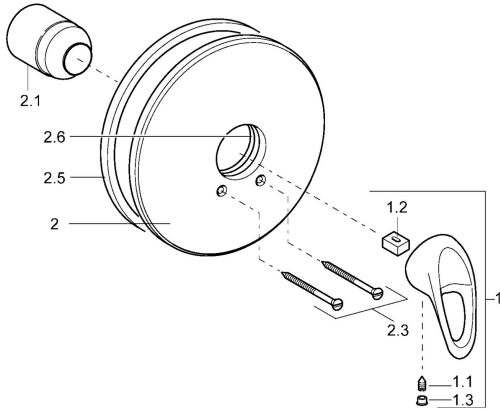

EAN: 4015474078413
static.hansa.com/54859105

Spare parts

SP54859105

	Name	Code
1	Lever Discontinued	5990548875
1.1	Screw, M5x8, SW2.5	59904755
1.2	Bushing	59904778
1.3	Symbol plug Grey	59912112
2	Cover flange, d 205 mm Chrome	59911969
2.1	Covering cap Chrome	59904820
2.3	Screw, M5x65 Chrome	59904847
2.5	Rubber gasket	59912232
2.6	O-ring, 55x2	59912543
N.I.	Raising kit, 20 mm	59904983