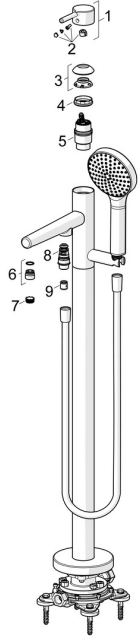

EAN: 4057304017599
static.hansa.com/54832007

Spare parts

SP54832007

	Name	Code
01	Lever Chrome	1014994V
02	Symbol plug	59914573
03	Covering cap Chrome	59914649
04	Tightening nut, M42x1.5, SW 38	59914128
05	Cartridge, 4.0 Classic	59914129
06	Fitting ring for aerator Chrome	59914645
07	Aerator, M18.5x1	59914662
08	Diverter	59914663
09	Non-return valve	59905714