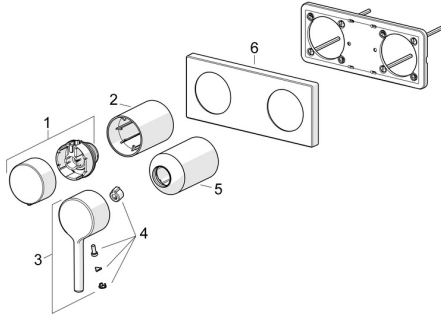

EAN: 4057304017582
static.hansa.com/54829007

Spare parts

SP54829007

	Name	Code
01	Flow control handle Chrome	59914669
02	Cover sleeve Chrome	59914671
03	Lever Chrome	1014994V
04	Symbol plug	59914573
05	Cover sleeve Chrome	59914572
06	Cover plate Chrome Discontinued	59914702