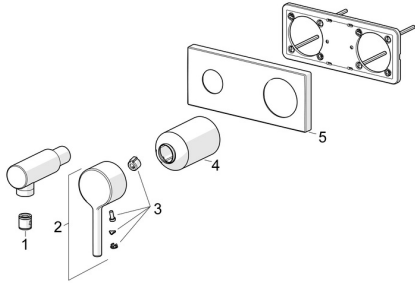

EAN: 4057304017575
static.hansa.com/54819007

Spare parts

SP54819007

	Name	Code
01	Non-return valve	59905714
02	Lever Chrome	1014994V
03	Symbol plug	59914573
04	Cover sleeve Chrome	59914572
05	Cover flange, 175x75 mm Chrome Discontinued	59913733